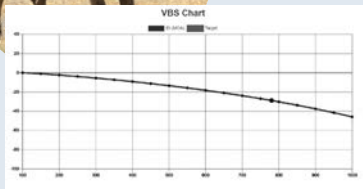

F1™ Rangefinder

Most Innovative Rangefinder Ever!

F1™ an innovation? More like a revolution. The F1™ is the first over 1 km handheld or mounted rangefinder with multiple outputs. Clean, ultra-light, timeless shape. The shape of the flashlight is naturally sitting in the palm of your hand. When not in use, the F1™ is not crimping your style as a brick on the neck, thanks to the innovative Sector Optics configuration. Extraordinary design meets extraordinary technology.

Range	1,500 yds/m
Accuracy	5 to 1,500 yds/m ±1 yd/m
Display	1/2" white OLED
Metric/Imperial	Yes, selected
Laser	905 nm, Eye Safe Class I
Measuring Time	<0.25 sec
Remote Control	Included
Remote Display	Yes, connects to ID™
Size	100 x 30 x 30 mm
Weight	200 g (without battery)
Power	3V CR123 or rechargeable

BENEFITS AT A GLANCE

- Range over 1.5km
- Intuitive and easy user interface
- Precise measurement time of .25 seconds with resolution of 1m
- Built-in display with range and horizontal equivalent distance
- Integrates with ID™ products manufactured by Sector Optics
- Simplified battery cap for a single CR123 battery (or rechargeable)