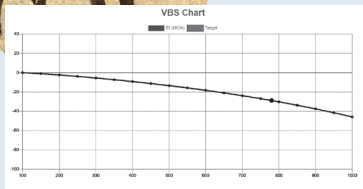

F₁TM Rangefinder

Most Innovative Rangefinder Ever!

F₁TM an innovation? More like a revolution. The F₁TM is the first over 1 km handheld or mounted rangefinder with multiple outputs. Clean, ultra-light, timeless shape. The shape of the flashlight is naturally sitting in the palm of your hand. When not in use, the F₁TM is not crimping your style as a brick on the neck, thanks to the innovative Sector Optics configuration. Extraordinary design meets extraordinary technology.

Range	1,500 yds/m
Accuracy	5 to 1,500 yds/m ±1 yd/m
Display	1/2" white OLED
Metric/Imperial	Yes, selected
Laser	905 nm, Eye Safe Class I
Measuring Time	<0.25 sec
Remote Control	Included
Remote Display	Yes, connects to ID TM
Size	100 x 30 x 30 mm
Weight	200 g (without battery)
Power	3V CR123 or rechargeable

BENEFITS AT A GLANCE

- Range over 1.5km
- Intuitive and easy user interface
- Precise measurement time of .25 seconds with resolution of 1m
- Built-in display with range and horizontal equivalent distance
- Integrates with IDTM products manufactured by Sector Optics
- Simplified battery cap for a single CR123 battery (or rechargeable)