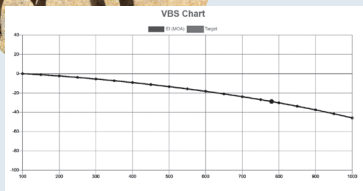

F₂™ Rangefinder

Most Innovative Rangefinder Ever!

F₂™ an innovation? More like a revolution. The F₂™ is the first over 1 km handheld or mounted rangefinder with multiple outputs. Clean, ultra-light, timeless shape. The shape of the flashlight is naturally sitting in the palm of your hand. When not in use, the F₂™ is not crimping your style as a brick on the neck, thanks to the innovative Sector Optics configuration. Extraordinary design meets extraordinary technology.

Range	2,000 yds/m
Accuracy	5 to 1,500 yds/m ±1 yd/m
Display	1/2" white OLED
Metric/Imperial	Yes, selected
Laser	905 nm, Eye Safe Class I
Measuring Time	<0.25 sec
Remote Control	Included
Remote Display	Yes, connects to ID™
Size	140 x 34 x 34 mm
Weight	170 g (without battery)
Power	3V CR123 or rechargeable

BENEFITS AT A GLANCE

- Range over 1.5km
- Intuitive and easy user interface
- Precise measurement time of .25 seconds with resolution of 1m
- Built-in display with range and horizontal equivalent distance
- Integrates with ID™ products manufactured by Sector Optics
- Simplified battery cap for a single CR123 battery (or rechargeable)